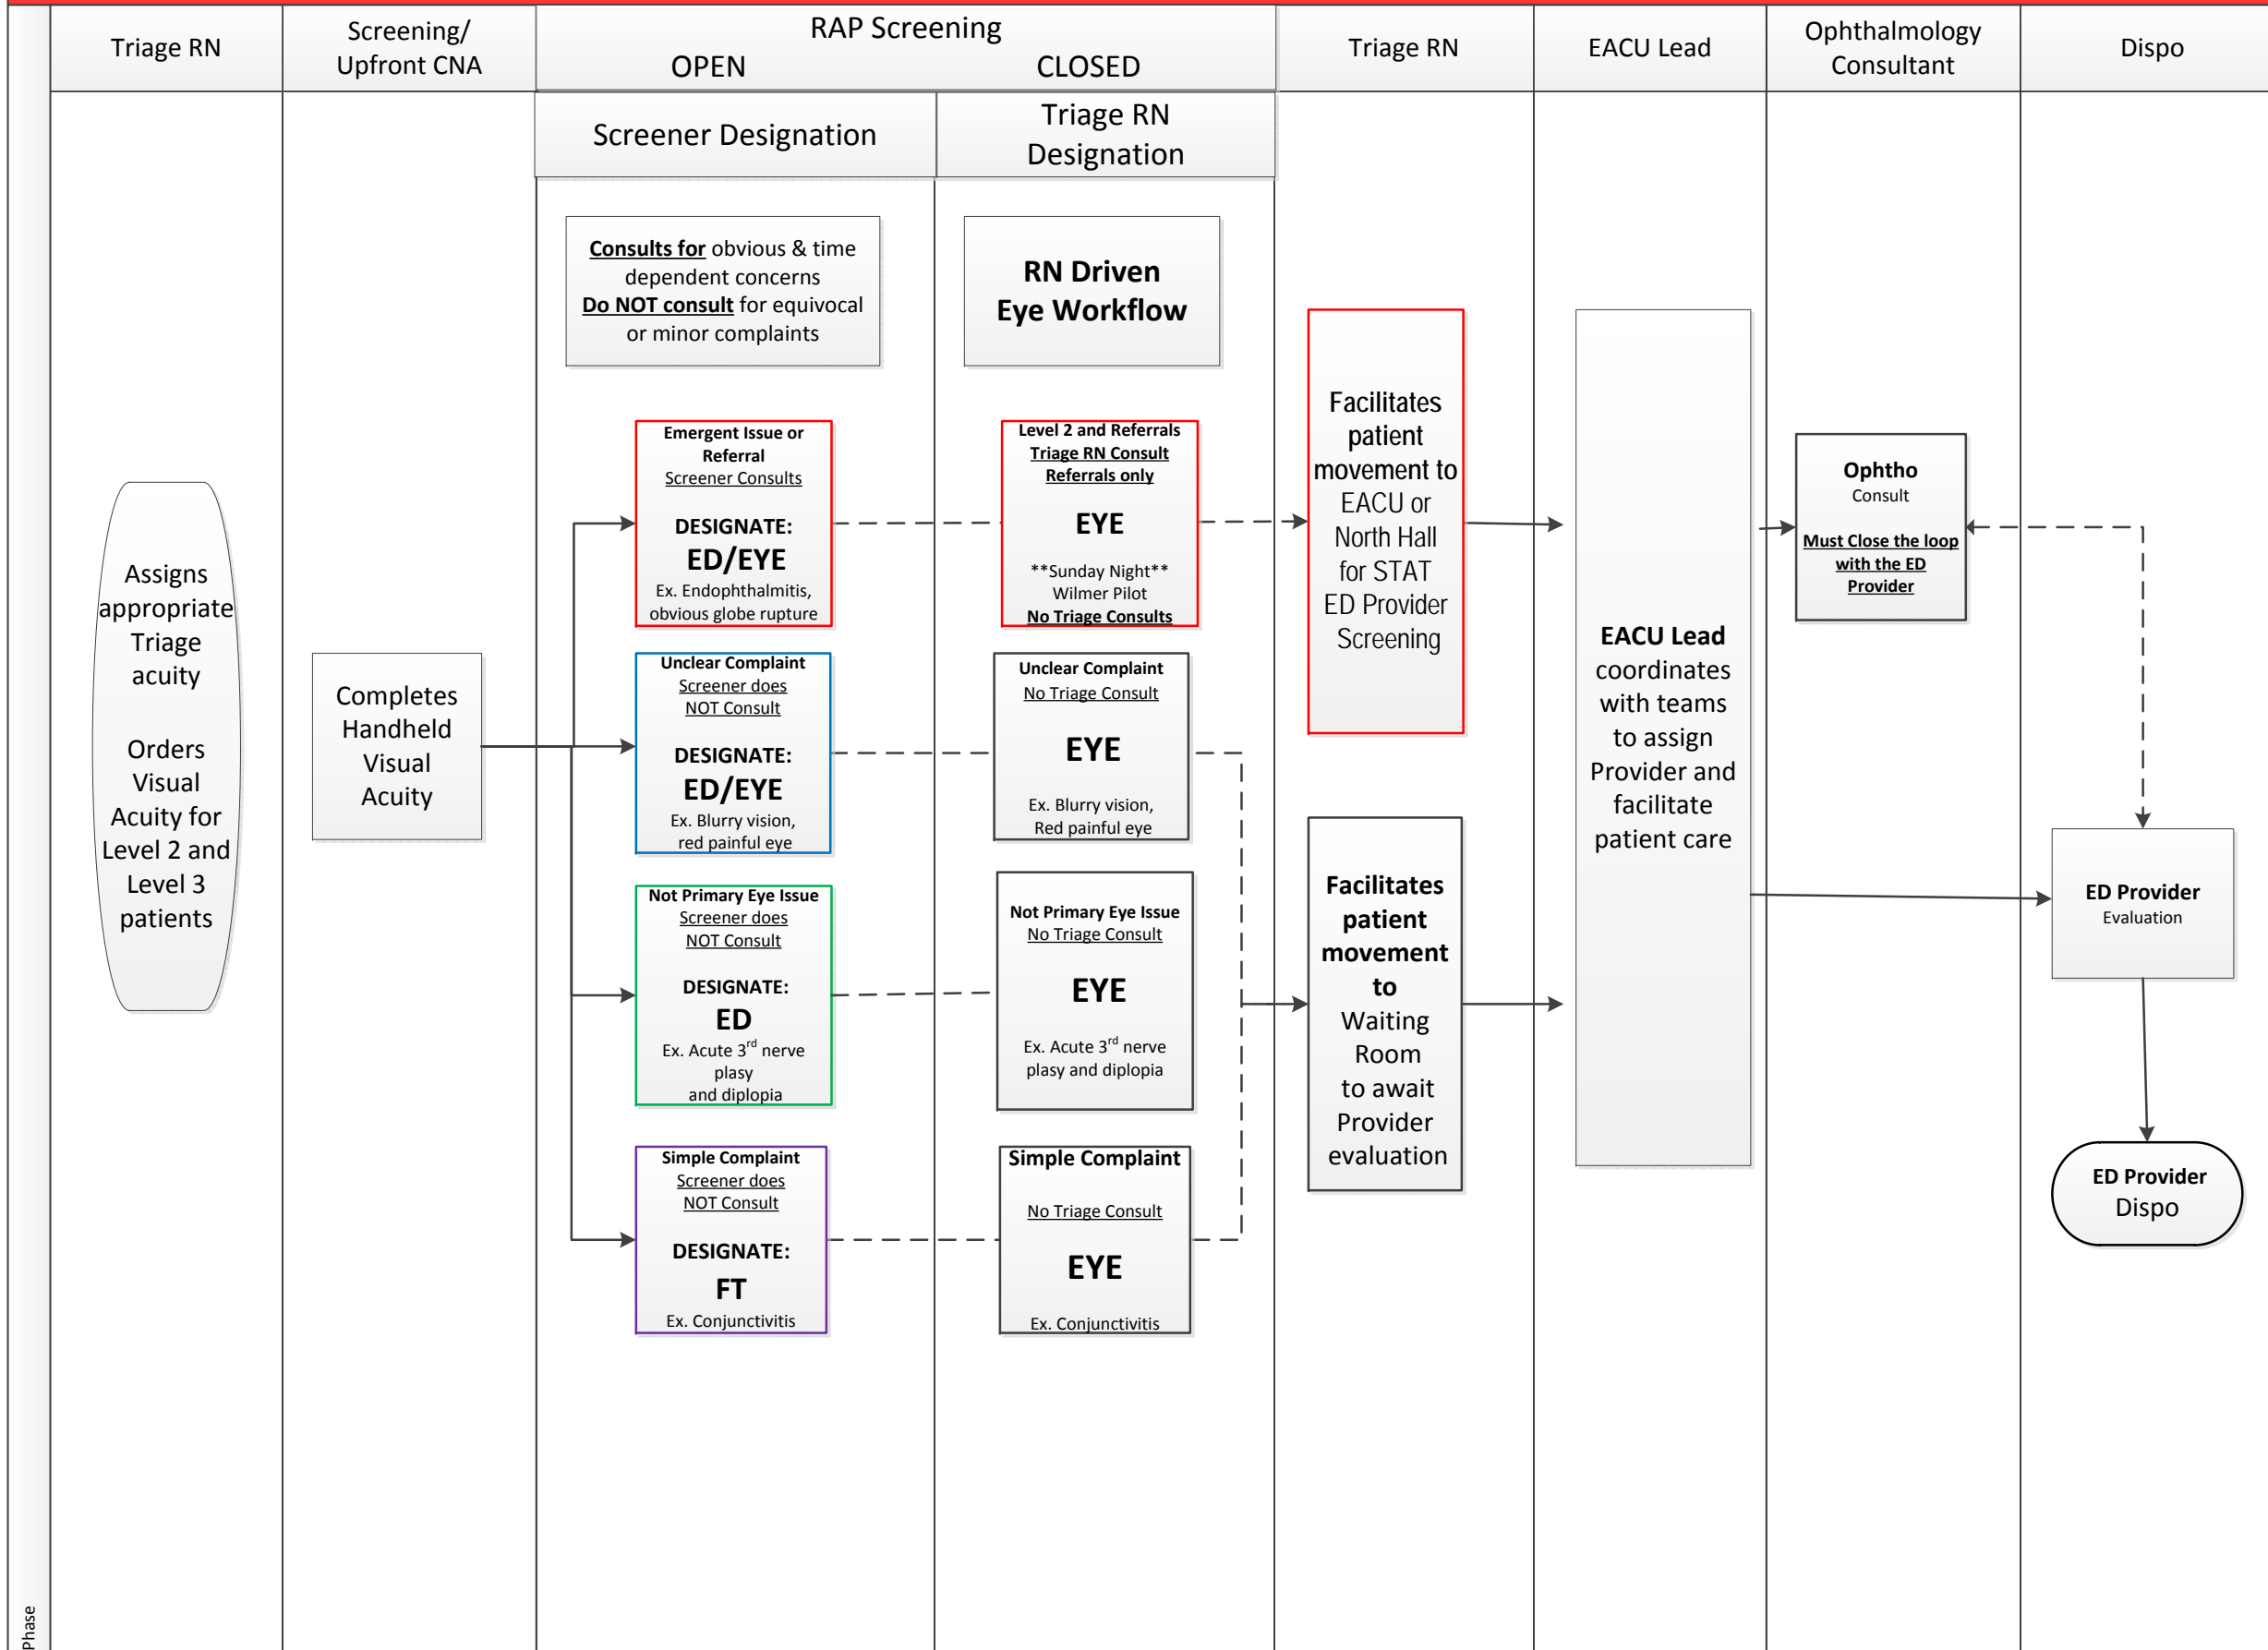

Eye Workflow - South B Closed

Phase