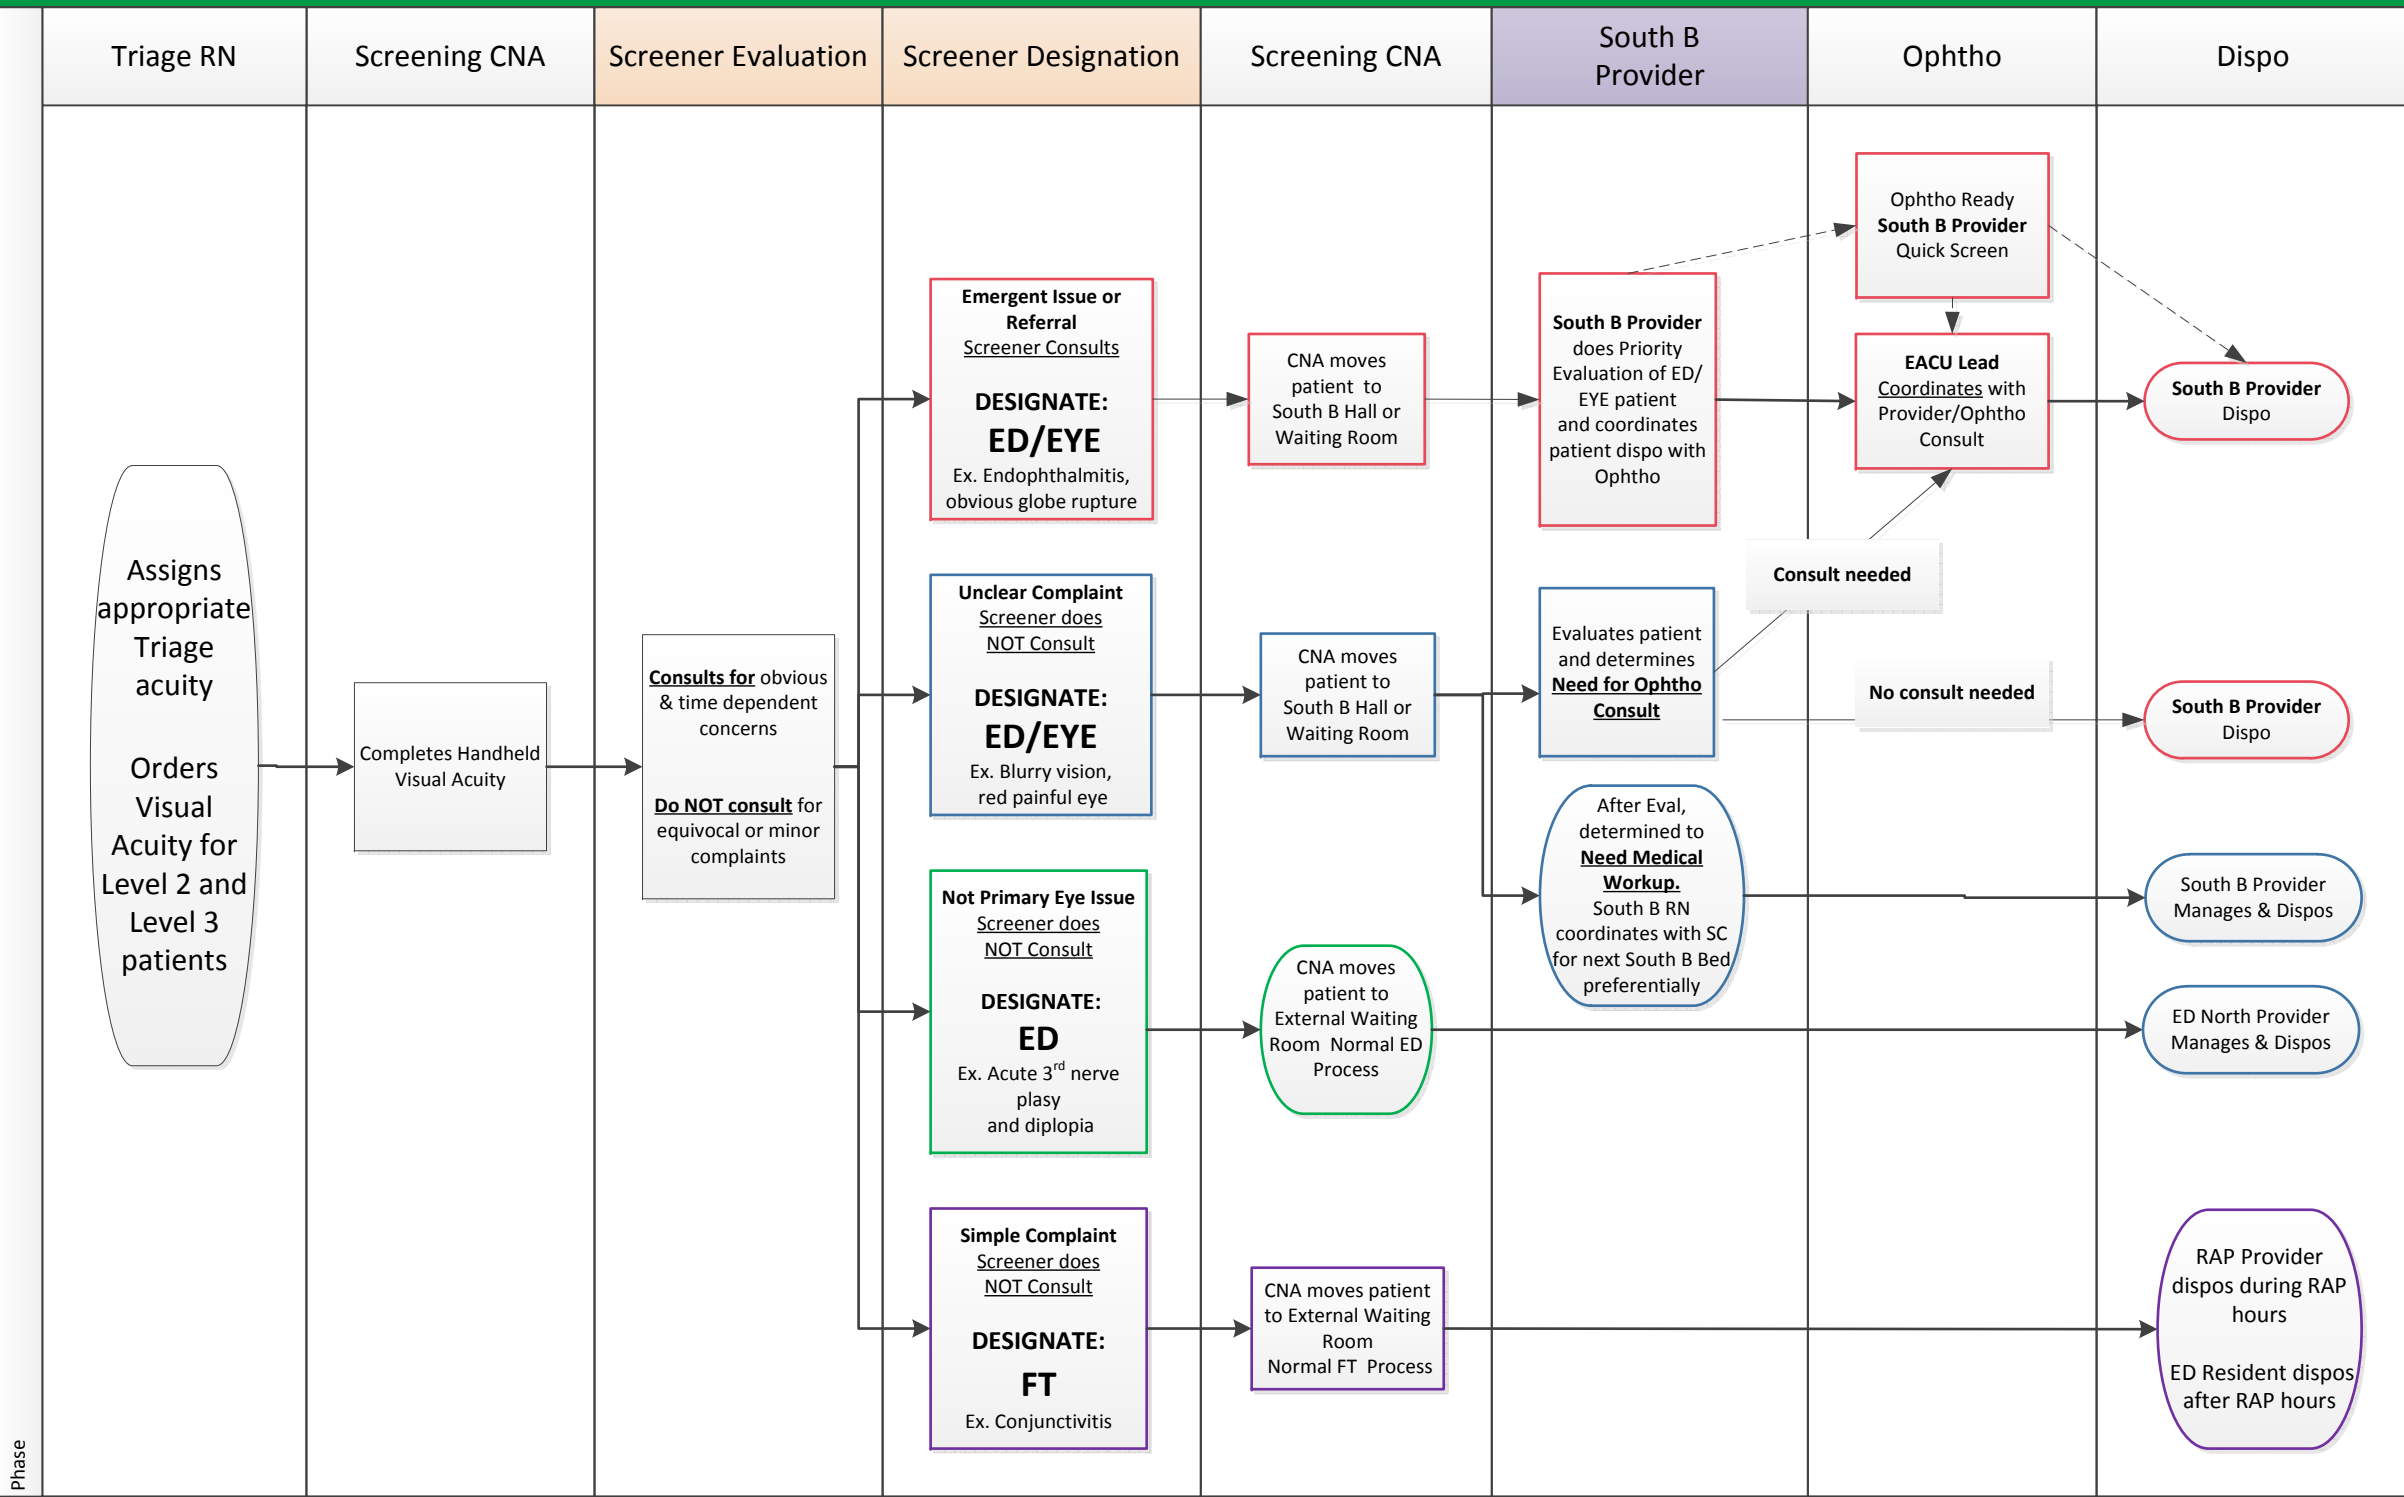

Eye Workflow – RAP and South B Open

Phase